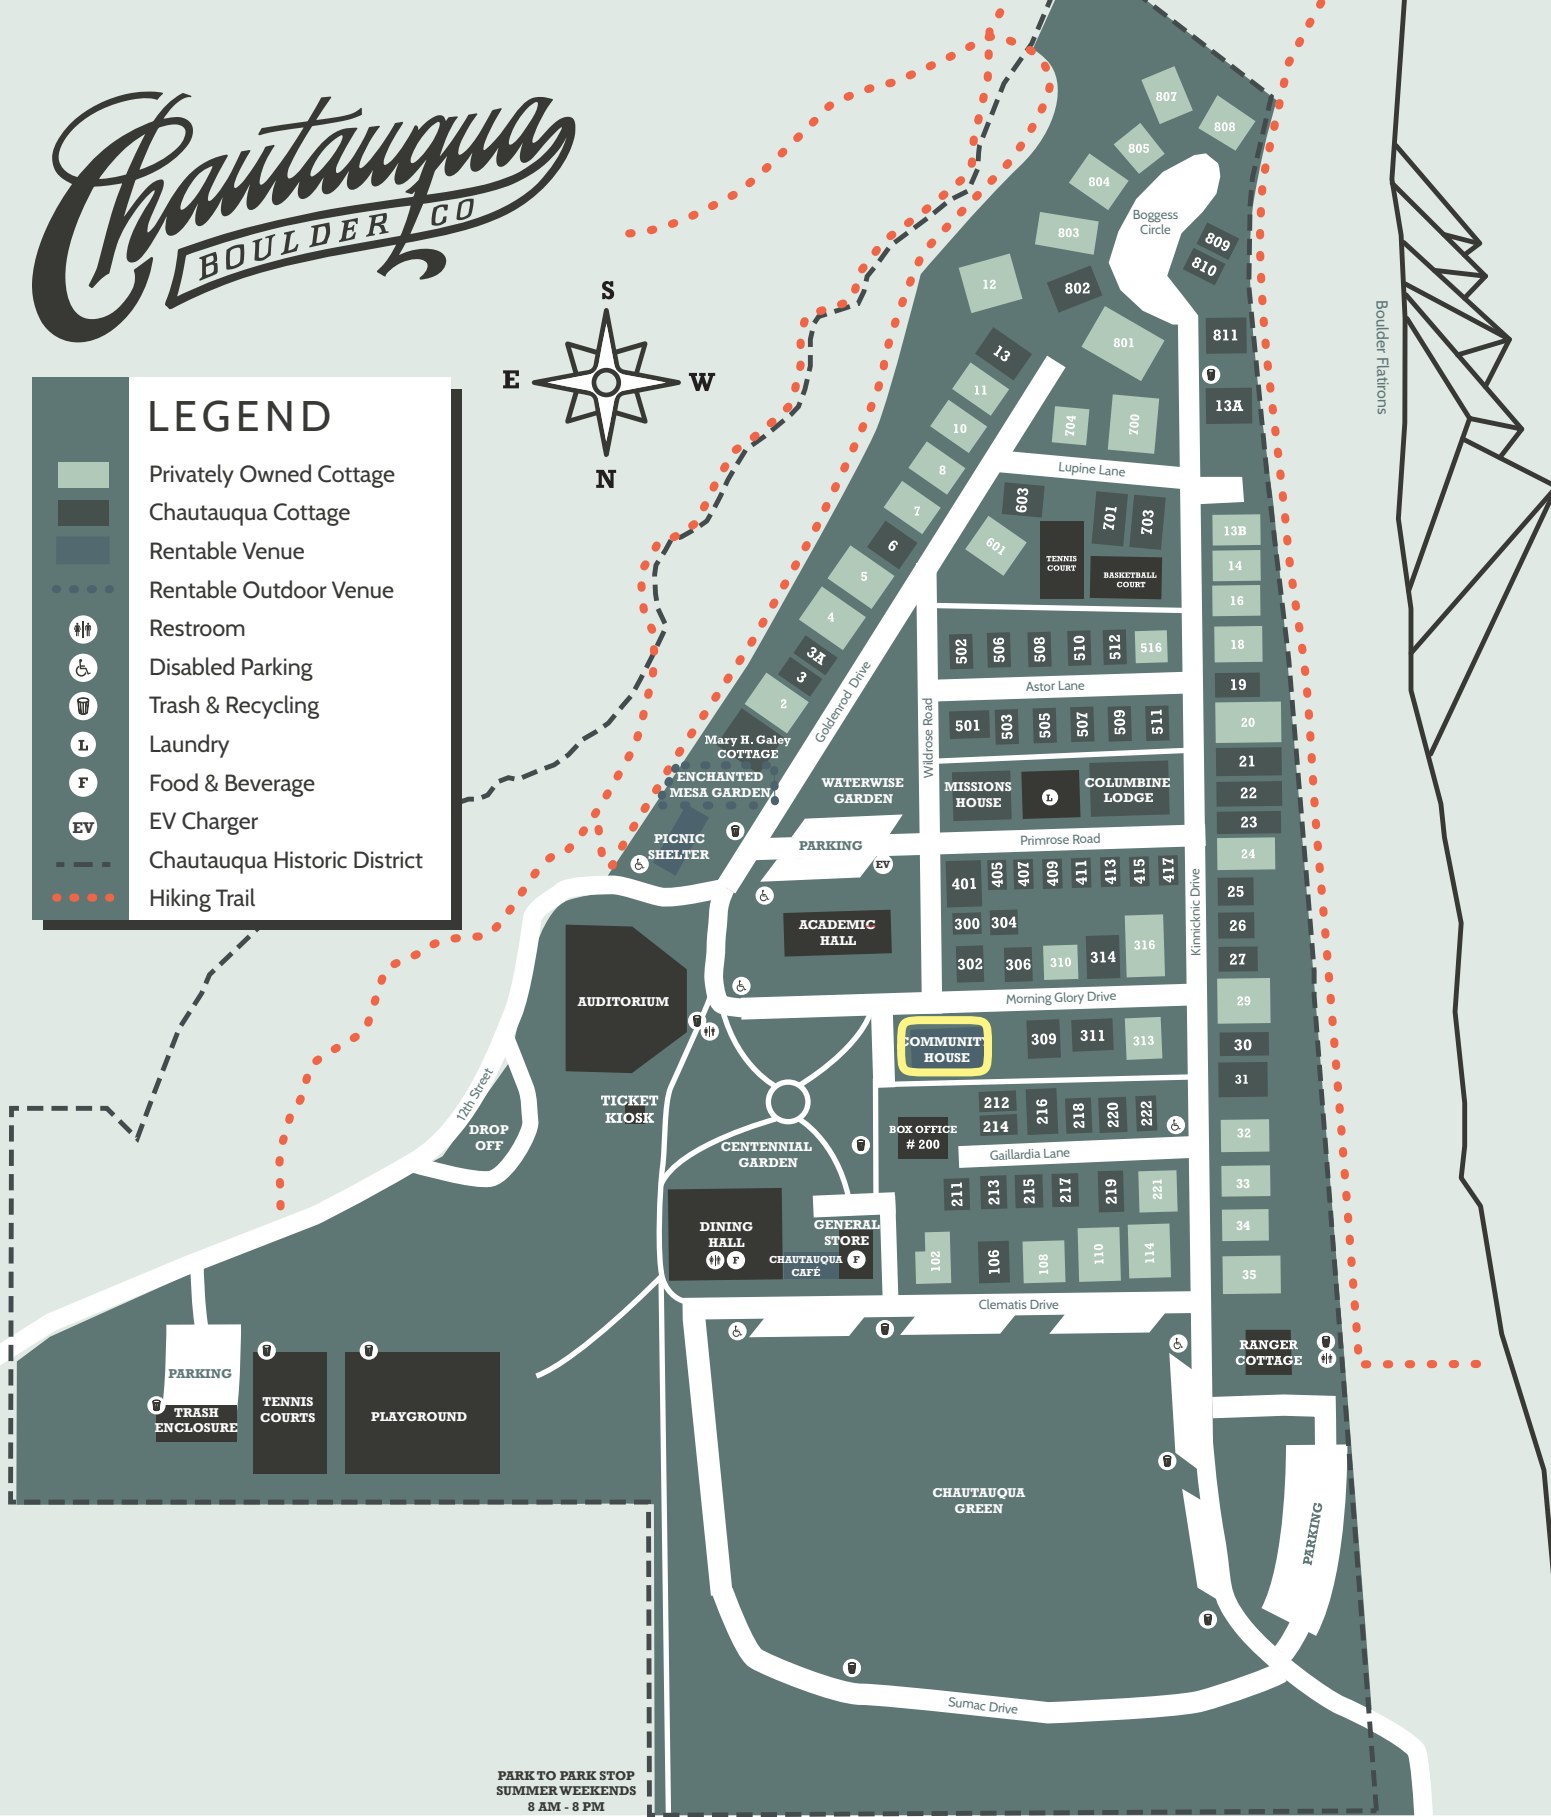

Chautauqua

BOULDER CO

LEGEND

- Privately Owned Cottage
- Chautauqua Cottage
- Rentable Venue
- Rentable Outdoor Venue
- ♿ Restroom
- ♿ Disabled Parking
- ♻️ Trash & Recycling
- L Laundry
- F Food & Beverage
- EV EV Charger
- Chautauqua Historic District
- Hiking Trail

← CU Boulder / US 36 / Denver / DIA
Baseline Road
Flagstaff Mountain →

Lincoln Place
12 miles to Pearl Street Mall
9th St.
Grant Street